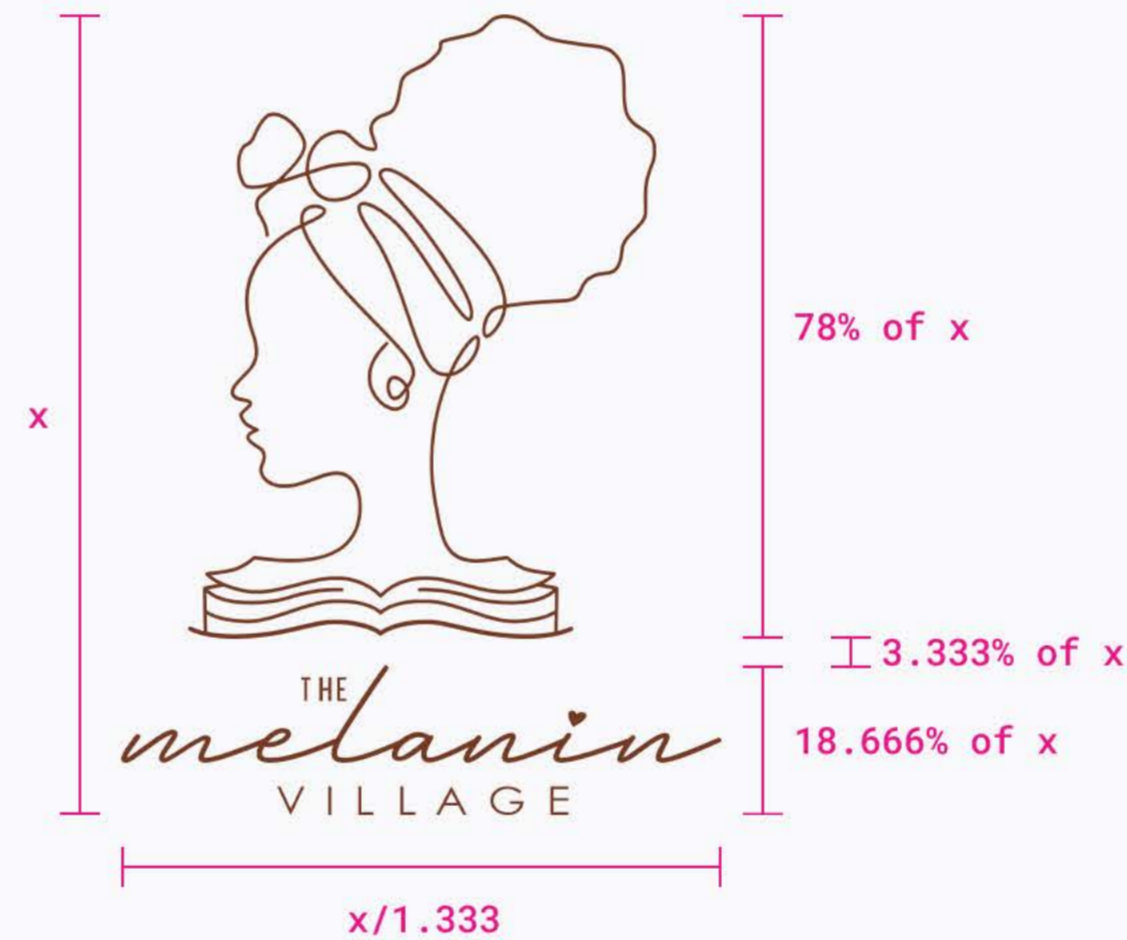

Example showing wordmark on nav bar

## Spacing

**Using “x” as the height of the logo (symbol and wordmark), the width should be  $x/1.33$ .**

E.g.: If x (logo height) is 300px, then width would be 225px.

**Separately the symbol would be 78% of the logo height.**

E.g.: If x (logo height) is 300px, then symbol height would be 234px.

**Separately the wordmark would be 18.666% of the logo height.**

E.g.: If x (logo height) is 300px, then wordmark height would be 56px.

**The padding between the symbol and wordmark is 3.333% of the logo height.**

E.g.: If x (logo height) is 300px, then horizontal padding would be 10px.