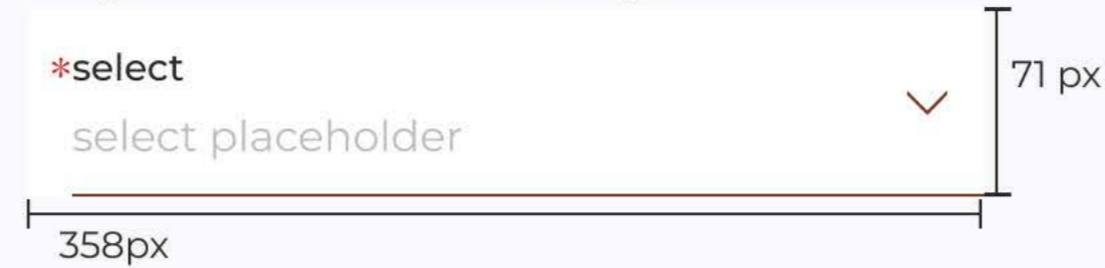

UI elements- required drop down menu

- Bottom line is thicker when field is active
- Text is sentence case (only first word is capitalized)
  - No all CAPS

Drop down menu- inactive, required

Details:

Ground color: FFFFFFFF HEX
Line & arrow color: 753A24 HEX
Bottom line height- 1px

Input text color: 292929 HEX
Input text: Montserrat, medium, 14

Input placeholder color: BDBDBD HEX
Input placeholder text: Montserrat, regular, 16

Asterisk color: C92222 HEX