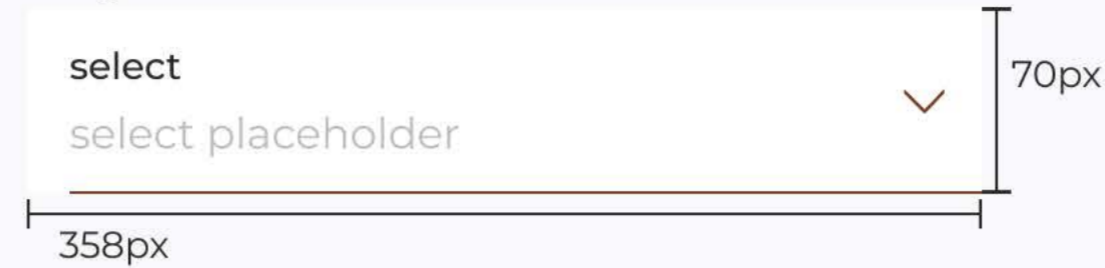

UI elements- basic drop down menu

- Bottom line is thicker when field is active
- Text is sentence case (only first word is capitalized)
  - No all CAPS

Drop down menu- inactive

Details:

Ground color: FFFFFFFF HEX
Line & arrow color: 753A24 HEX
Bottom line height- 1px

Input text color: 292929 HEX
Input text: Montserrat, medium, 14

Input placeholder color: BDBDBD HEX
Input placeholder text: Montserrat, regular, 16