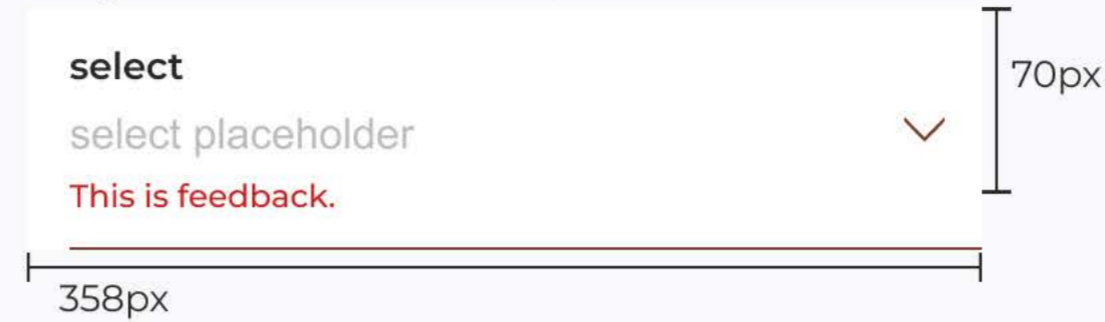

UI elements- error drop down menu

- Bottom line is thicker when field is active
- Text is sentence case (only first word is capitalized)
  - No all CAPS

Drop down menu- inactive, error

Details:
Ground color: FFFFFFFF HEX
Line & arrow color: 753A24 HEX
Bottom line height- 1px

Input text color: 292929 HEX
Input text: Montserrat, medium, 14

Input placeholder color: BDBDBD HEX
Input placeholder text: Montserrat, regular, 16

Feedback color: C92222 HEX
Feedback text: Montserrat, medium, 12