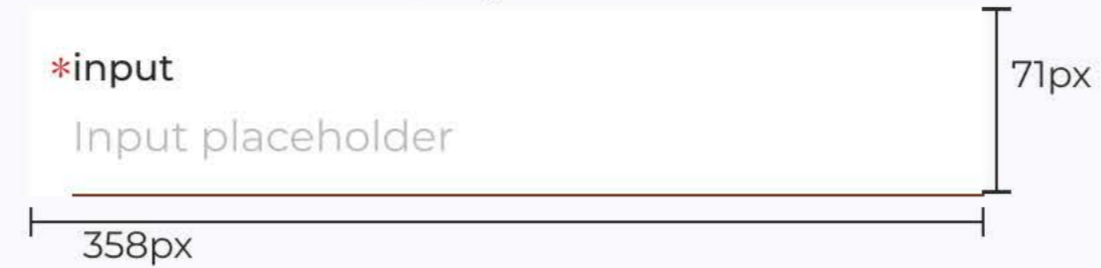

UI elements- required form fields

- Bottom line is thicker when field is active
- Text is sentence case (only first word is capitalized)
  - No all CAPS

Form field- inactive, required

Details:

Ground color: FFFFFFFF HEX
Line color: 753A24 HEX
Bottom line height- 1px

Input text color: 292929 HEX
Input text: Montserrat, medium, 14

Input placeholder color: BDBDBD HEX
Input placeholder text: Montserrat, regular, 16

Asterisk color: C92222 HEX