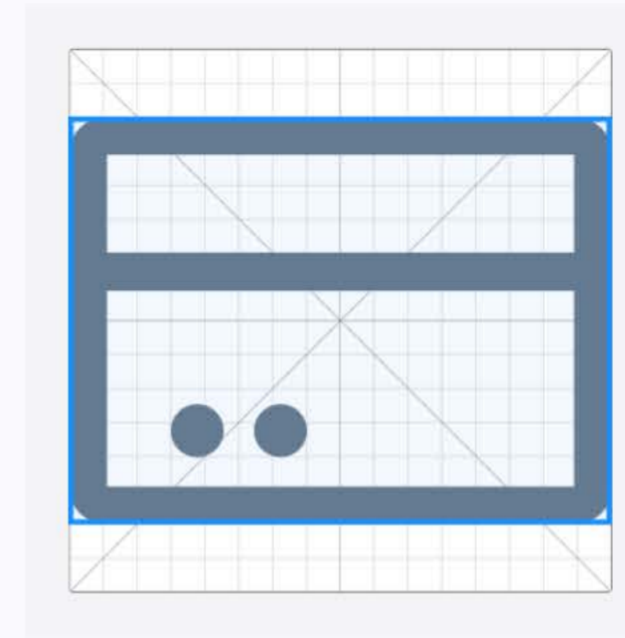

Horizontal rectangle contour