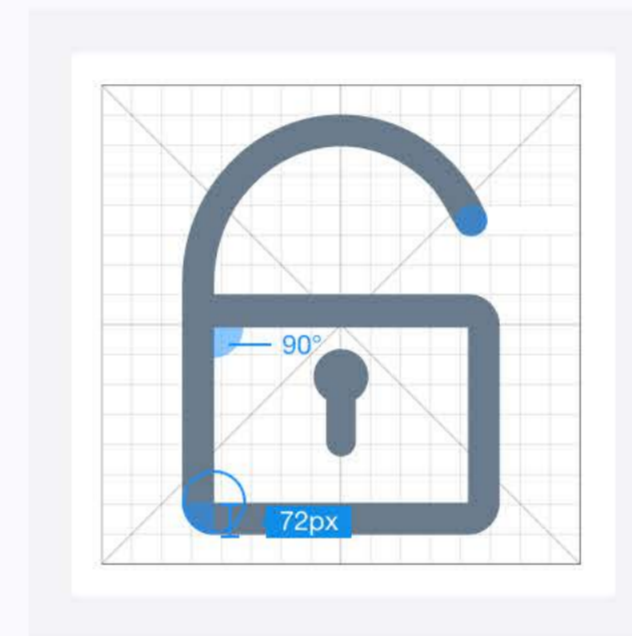

Corners

Consistent rounding of corners and sizing of angles is also an important element in maintaining visual unity.

Icons that follow Ant Design should have rounded corners and edges using a 72px radius.

Correct example

The icon's corners are properly rounded