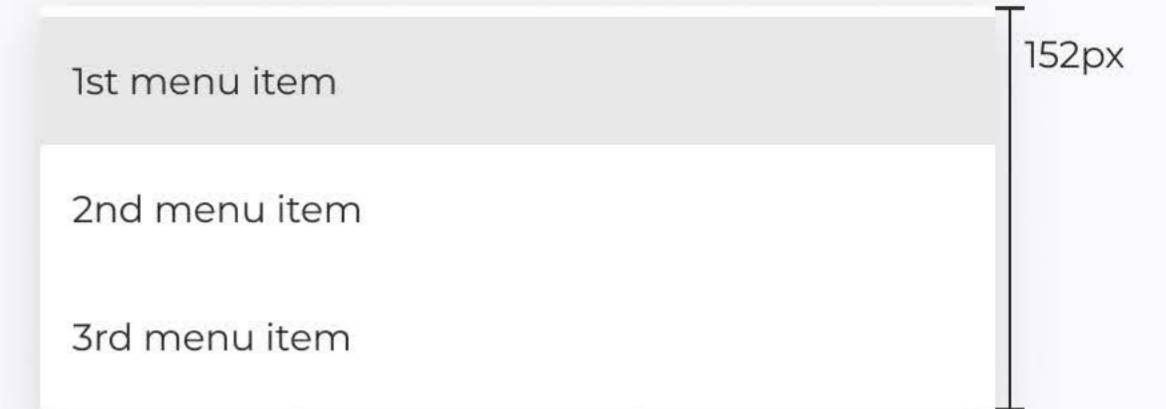

Drop down menu- 3 options