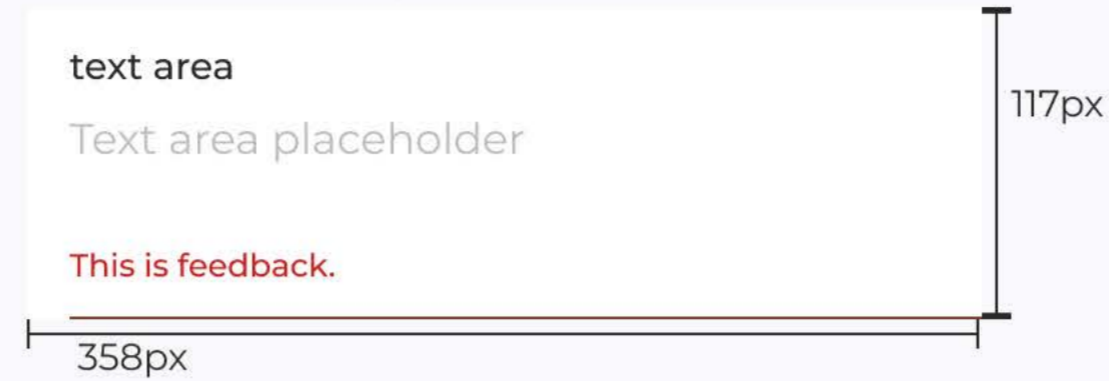

UI elements- error text fields

- Bottom line is thicker when field is active
- Text is sentence case (only first word is capitalized)
  - No all CAPS

Text field- inactive, error

Details:

Ground color: FFFFFFFF HEX
Line color: 753A24 HEX
Bottom line height- 1px

Text area color: 292929 HEX
Text area text: Montserrat, medium, 14

Text placeholder color: BDBDBD HEX
Text placeholder text: Montserrat, regular, 16

Feedback color: C92222 HEX
Feedback text: Montserrat, medium, 12