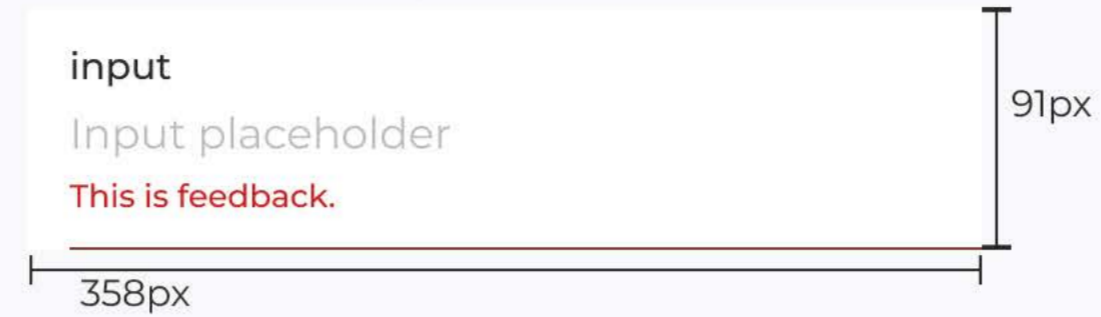

UI elements- error form fields

- Bottom line is thicker when field is active
- Text is sentence case (only first word is capitalized)
  - No all CAPS

Form field- inactive, error

Details:

Ground color: FFFFFFFF HEX
Line color: 753A24 HEX
Bottom line height- 1px

Input text color: 292929 HEX
Input text: Montserrat, medium, 14

Input placeholder color: BDBDBD HEX
Input placeholder text: Montserrat, regular, 16

Feedback color: C92222 HEX
Feedback text: Montserrat, medium, 12