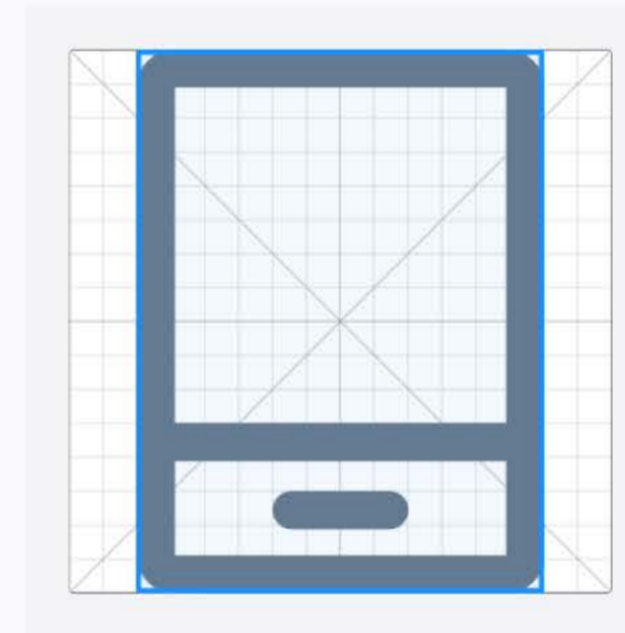

## Key Contour Lines

Ant Design's icons are in the 1024×1024 resolution (16×16 64 times). Consistent contour makes various icons have the same visual effect.

Square contour

Horizontal rectangle contour

Circular contour