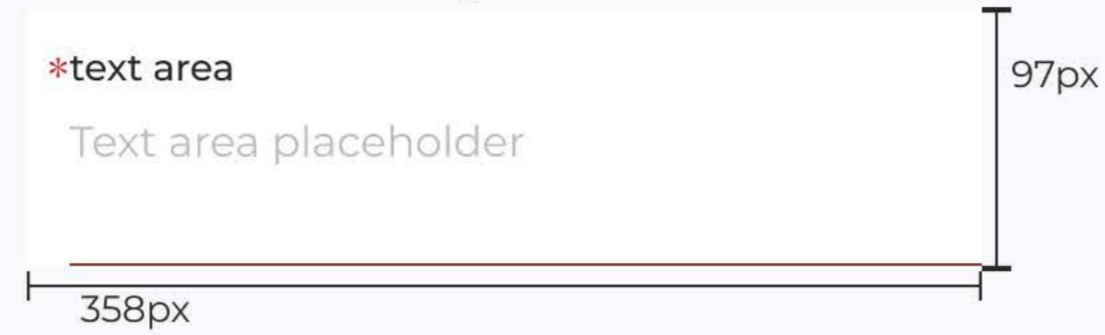

UI elements- required text fields

- Bottom line is thicker when field is active
- Text is sentence case (only first word is capitalized)
  - No all CAPS

Text field- inactive, required

Details:

Ground color: FFFFFFFF HEX

Line color: 753A24 HEX

Bottom line height- 1px

Text area color: 292929 HEX

Text area text: Montserrat, medium, 14

Text placeholder color: BDBDBD HEX

Text placeholder text: Montserrat, regular, 16

Asterisk color: C92222 HEX