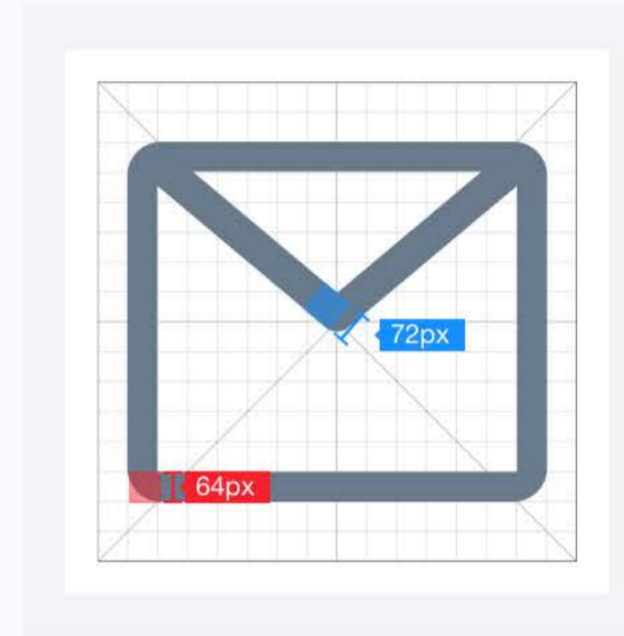

Incorrect example
Line thickness is not uniform