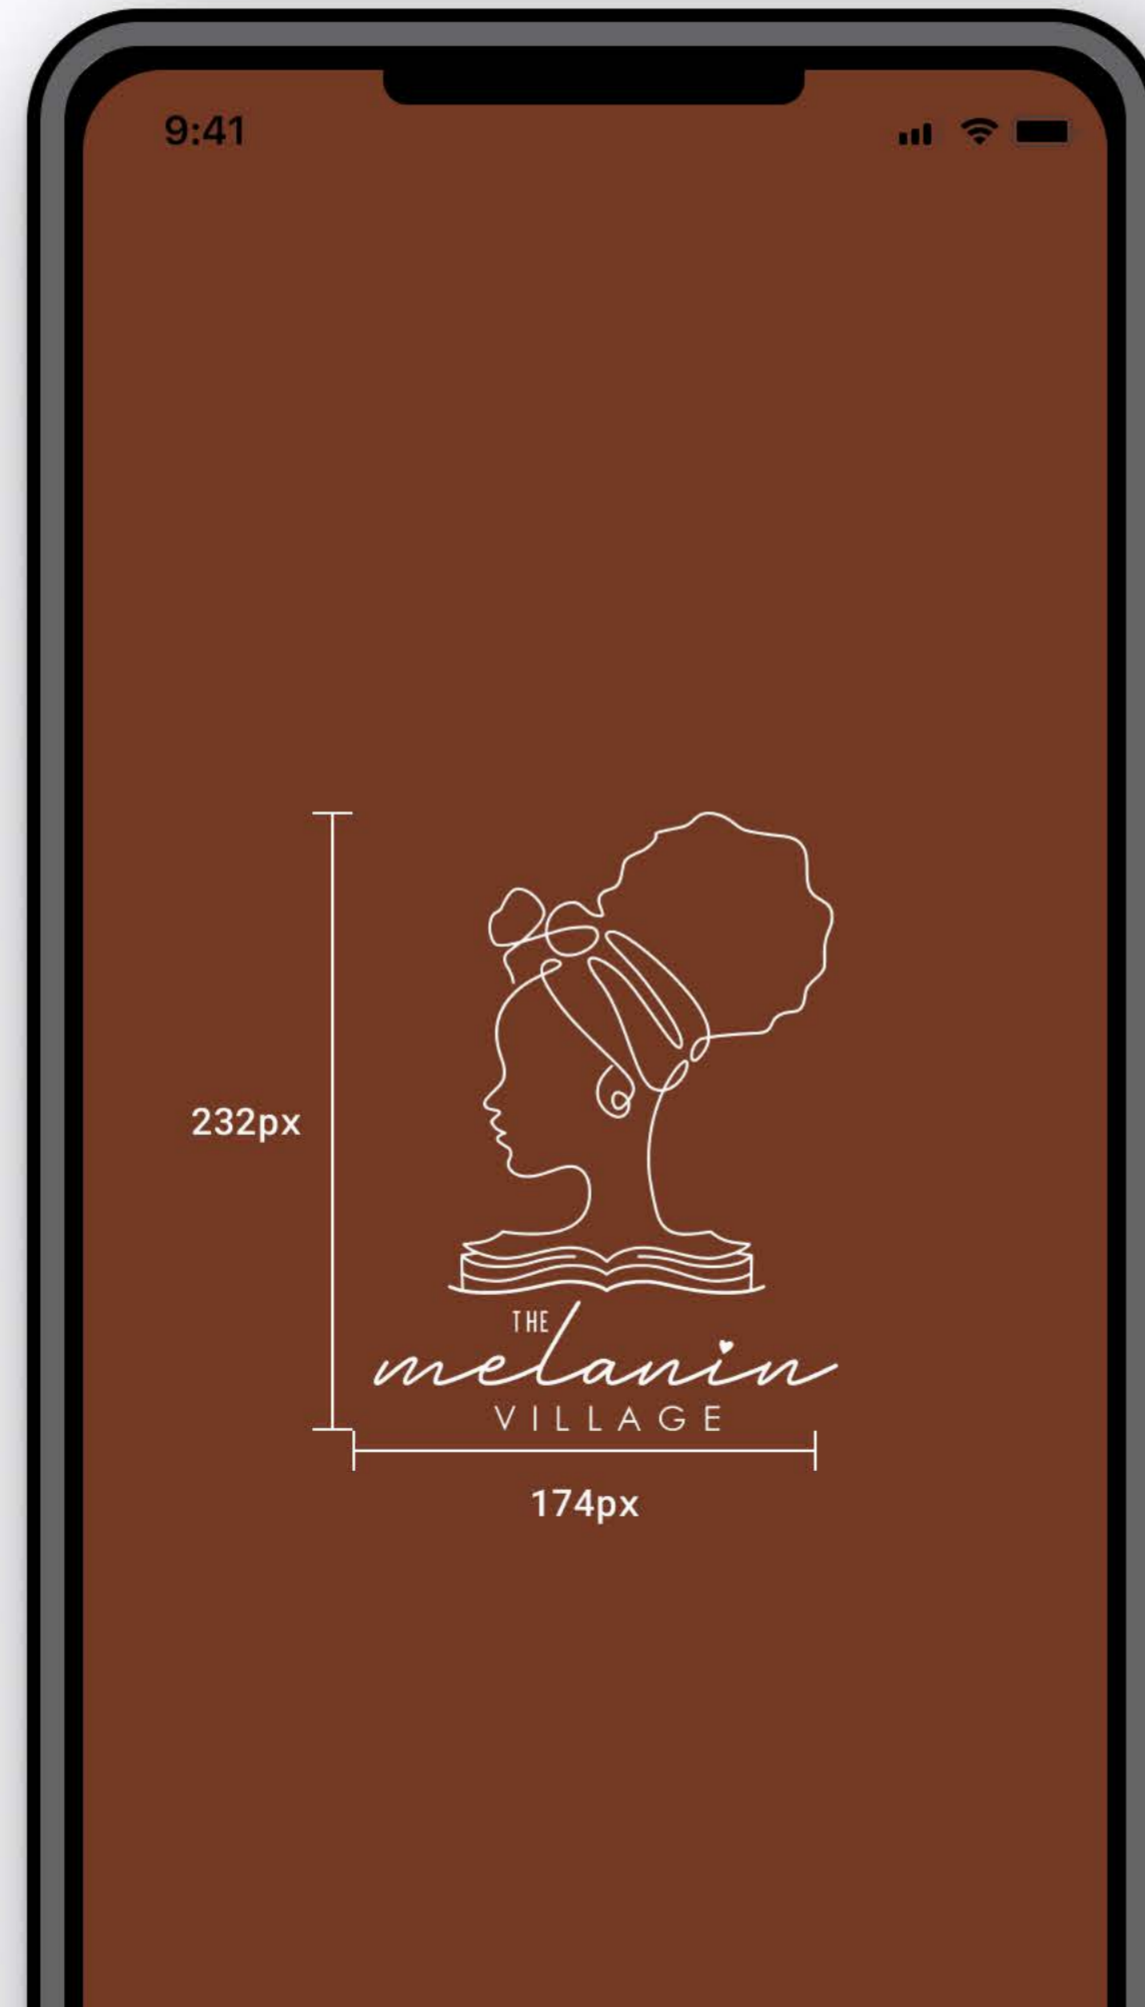

### Symbol

### Wordmark

## Sizing

The size of the logo depends on where it will be located within the app.

A logo on a splash screen (first screen shown when opening a native app) should be big enough that the user can recognize it, but not too big to take up most of the space.

Since the TMV logo is in portrait orientation, it would not be possible to use when browsing the app on mobile.

It is recommended to use just the wordmark on the navigation bar.

Example Mobile (Splash Screen)