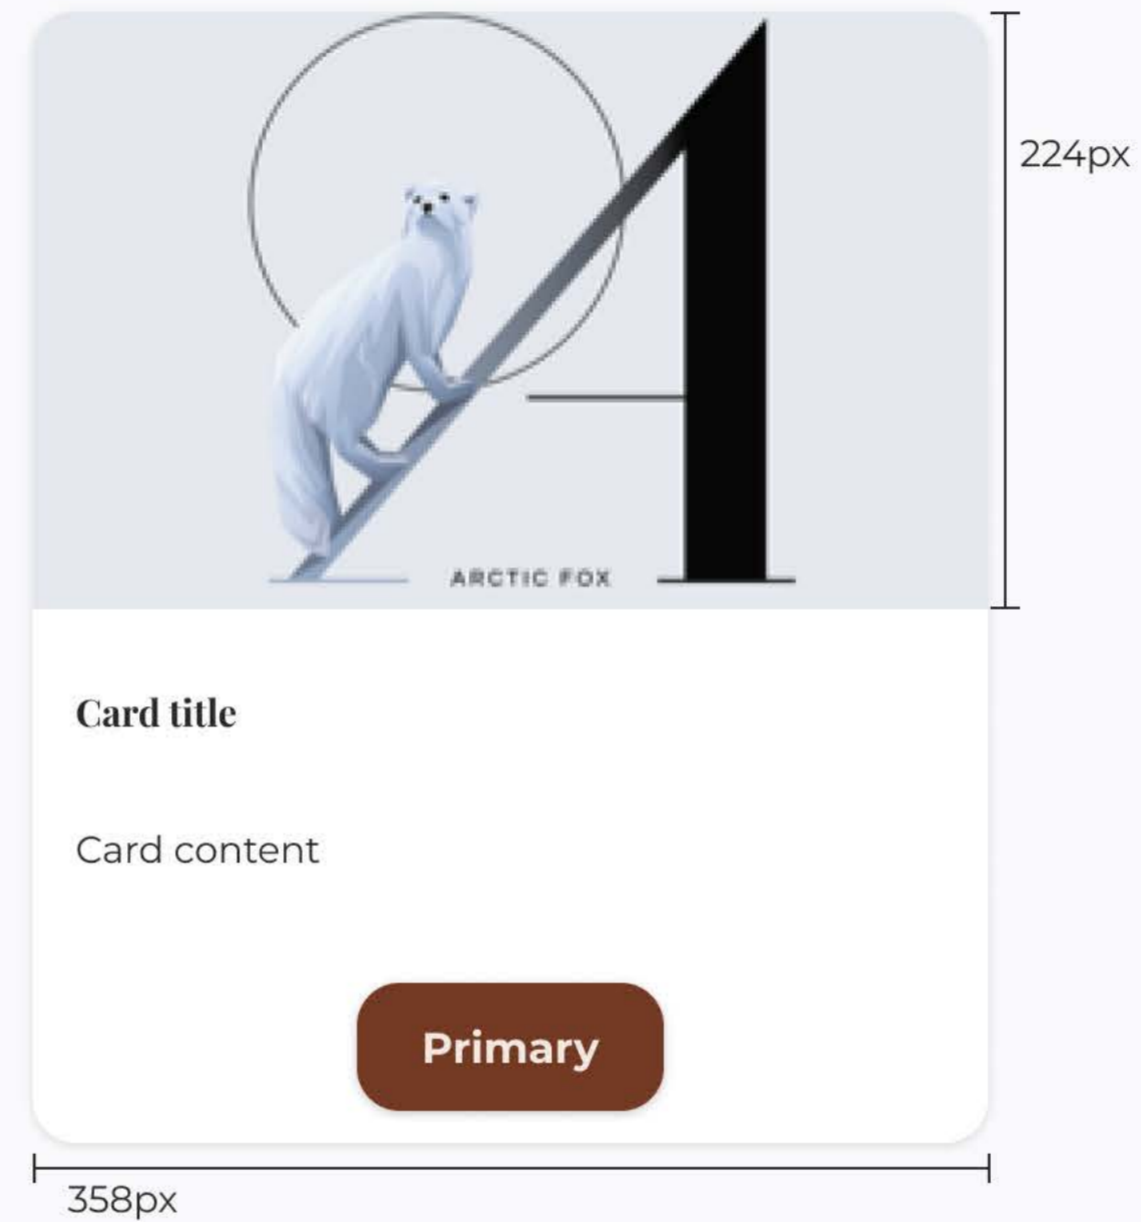

UI elements- cards

- Text is sentence case (only first word is capitalized)
  - No all CAPS
- Ground color: FFFFFFFF HEX
- Card title & content color: 292929 HEX
- Card title text: Playfair Display, bold, 14
- Card content text: Montserrat, regular, 14

Card with button