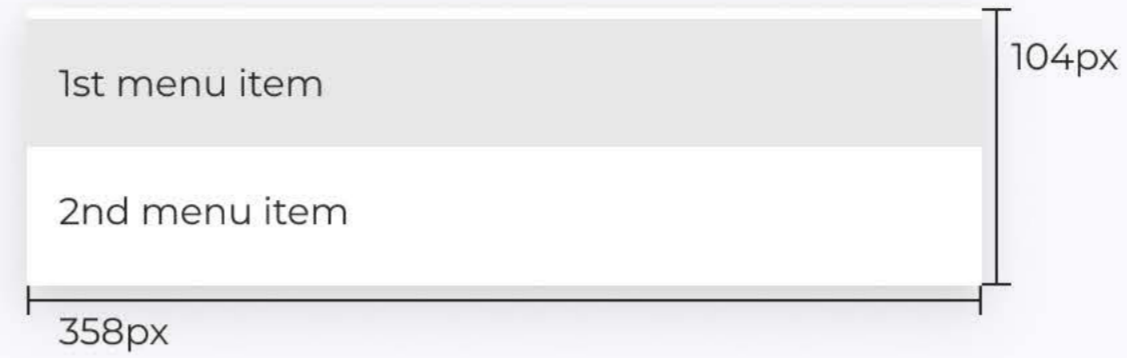

UI elements- drop down menu options

- Selected item is highlighted
- Text is sentence case (only first word is capitalized)
  - No all CAPS
- Ground color: FFFFFFFF HEX
- Highlight color: E8E8E8 HEX
- Text color- 292929 HEX
- Input text: Montserrat, regular, 14

Drop down menu- 2 options