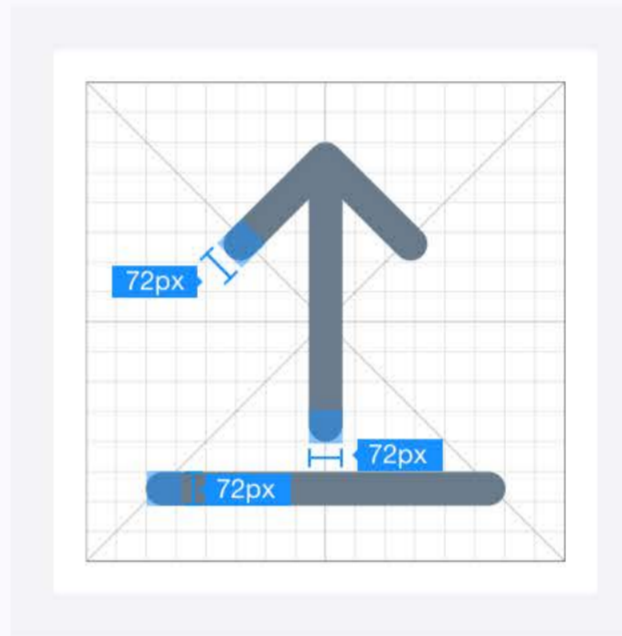

Stroke Weight

Consistent stroke weight is the key to maintaining the visual unity of the entire icon system. Ant Design's icons have a consistent line width of 72px.

Correct example
Line thickness is consistently 72px