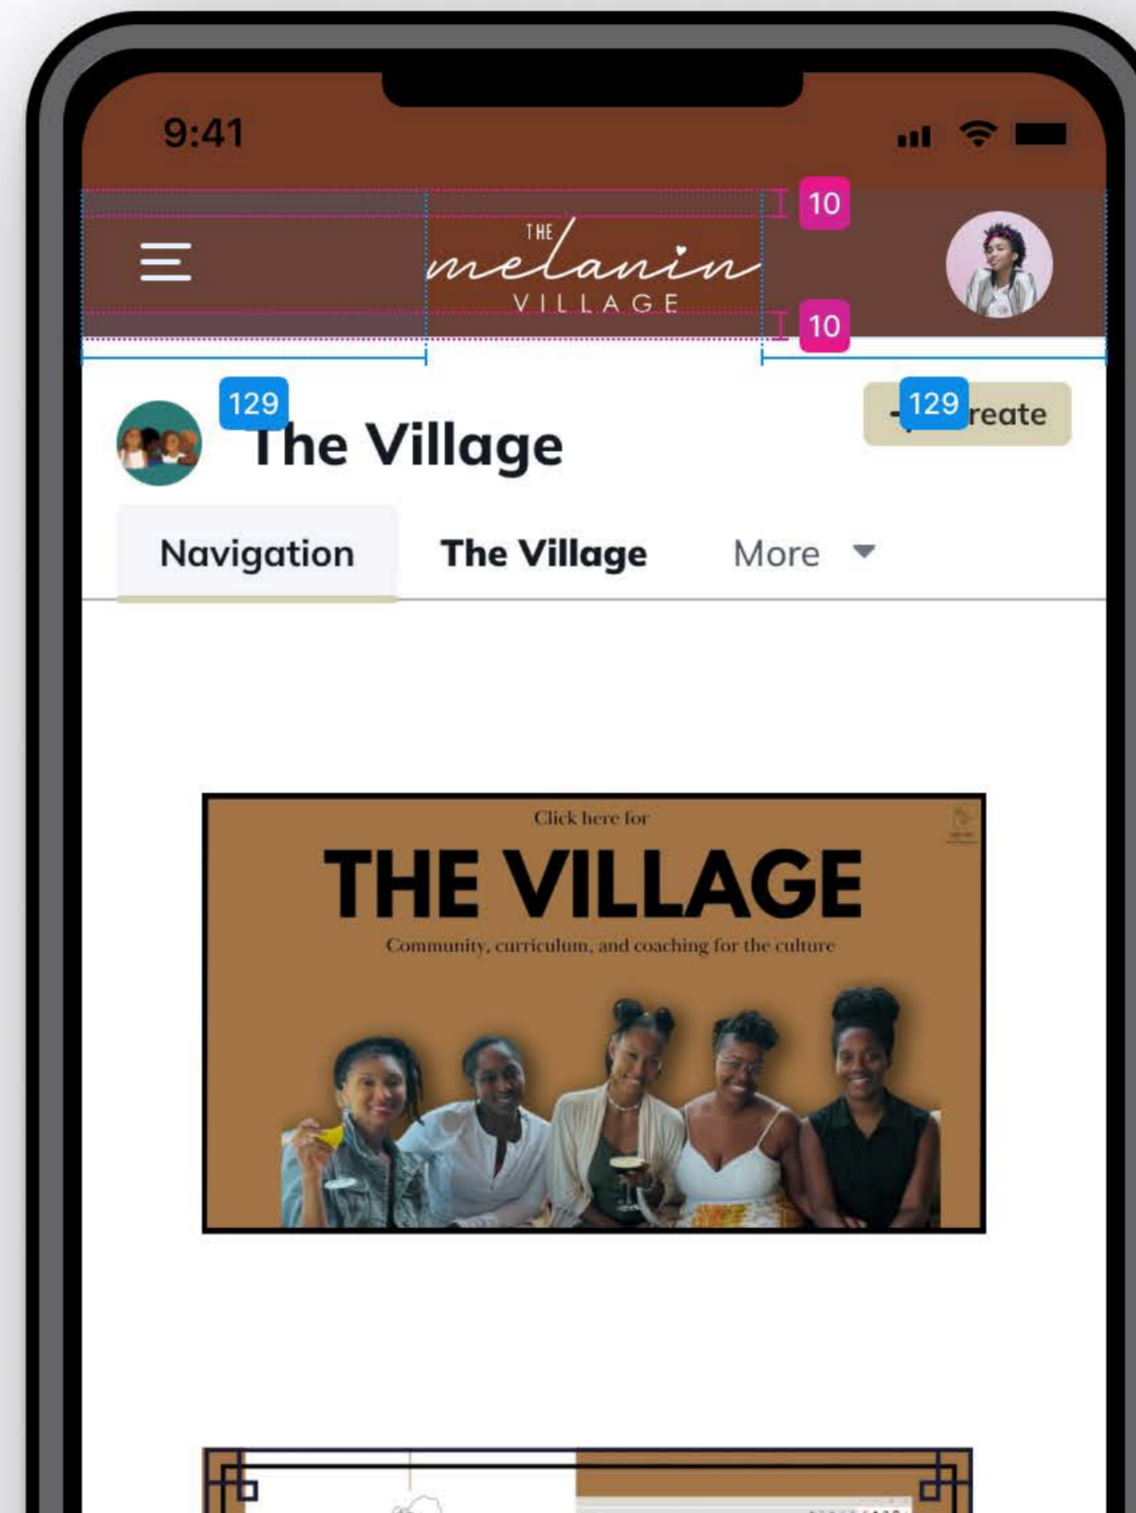

Padding

Padding is important to make sure the logo can have white space around it.

In the example nav bar, the wordmark is 126px x 36px. This provides padding of 10px on the top and bottom, and 129px on each side.

Example showing wordmark on nav bar