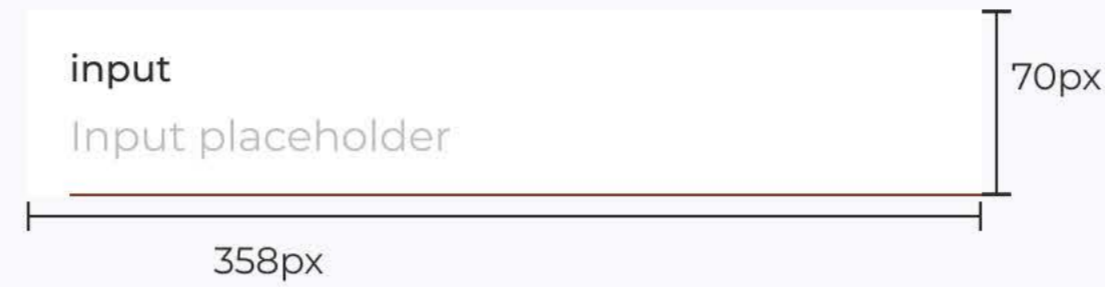

UI elements- basic form fields

- Bottom line is thicker when field is active
- Text is sentence case (only first word is capitalized)
  - No all CAPS

Form field- inactive

Details:

Ground color: FFFFFFFF HEX
Line color: 753A24 HEX
Bottom line height- 1px

Input text color: 292929 HEX
Input text: Montserrat, medium, 14

Input placeholder color: BDBDBD HEX
Input placeholder text: Montserrat, regular, 16