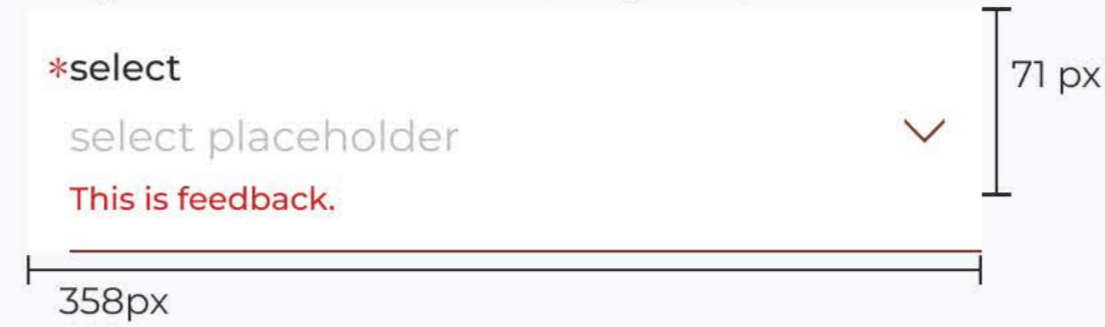

UI elements- required and error drop down menu

- Bottom line is thicker when field is active
- Text is sentence case (only first word is capitalized)
  - No all CAPS

Drop down menu- inactive, required, error

Details:
Ground color: FFFFFFFF HEX
Line & arrow color: 753A24 HEX
Bottom line height- 1px

Input text color: 292929 HEX
Input text: Montserrat, medium, 14

Input placeholder color: BDBDBD HEX
Input placeholder text: Montserrat, regular, 16

Feedback & asterisk color: C92222 HEX
Feedback text: Montserrat, medium, 12