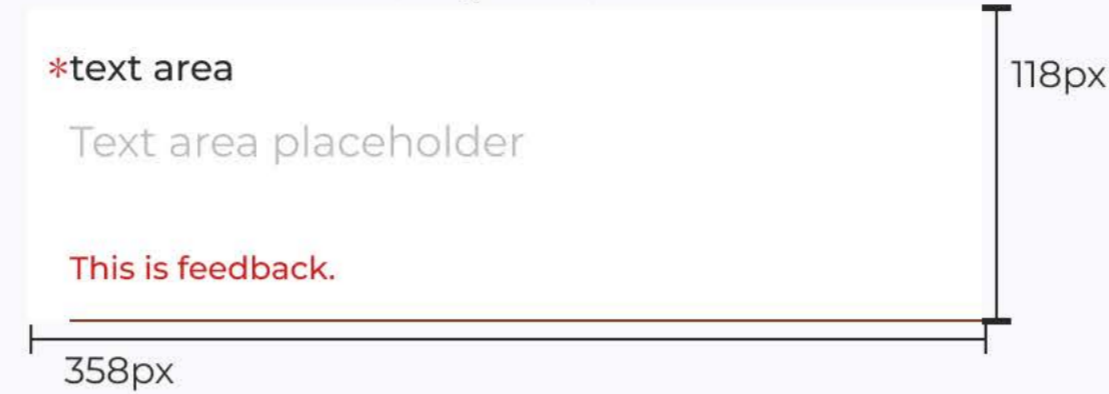

UI elements- required and error text fields

- Bottom line is thicker when field is active
- Text is sentence case (only first word is capitalized)
  - No all CAPS

Text field- inactive, required, error

Details:
Ground color: FFFFFFFF HEX
Line color: 753A24 HEX
Bottom line height- 1px

Text area color: 292929 HEX
Text area text: Montserrat, medium, 14

Text placeholder color: BDBDBD HEX
Text placeholder text: Montserrat, regular, 16

Feedback & asterisk color: C92222 HEX
Feedback text: Montserrat, medium, 12