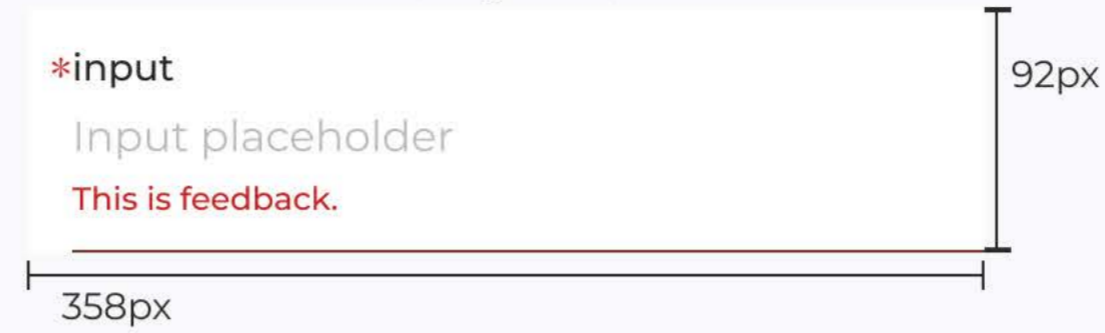

UI elements- required and error form fields

- Bottom line is thicker when field is active
- Text is sentence case (only first word is capitalized)
  - No all CAPS

Form field- inactive, required, error

Details:
Ground color: FFFFFFFF HEX
Line color: 753A24 HEX
Bottom line height- 1px

Input text color: 292929 HEX
Input text: Montserrat, medium, 14

Input placeholder color: BDBDBD HEX
Input placeholder text: Montserrat, regular, 16

Feedback & asterisk color: C92222 HEX
Feedback text: Montserrat, medium, 12